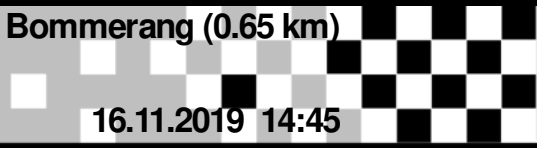

Kartbahn Blindenmarkt

Sprintnachmittag Nov. 2019

Quali 2

Qualifikation

Race Speed Bommerang (0.65 km)

16.11.2019 14:45

Runde	Rundenzeit	Diff.	Tageszeit
() Osti (11)			
1	46.358		22:40:02.896
2	44.325	-2.033	22:40:47.221
3	44.024	-0.301	22:41:31.245
4	44.267	+0.243	22:42:15.512
5	44.506	+0.239	22:43:00.018
6	43.644	-0.862	22:43:43.662
7	43.398	-0.246	22:44:27.060
8	43.820	+0.422	22:45:10.880
9	43.642	-0.178	22:45:54.522